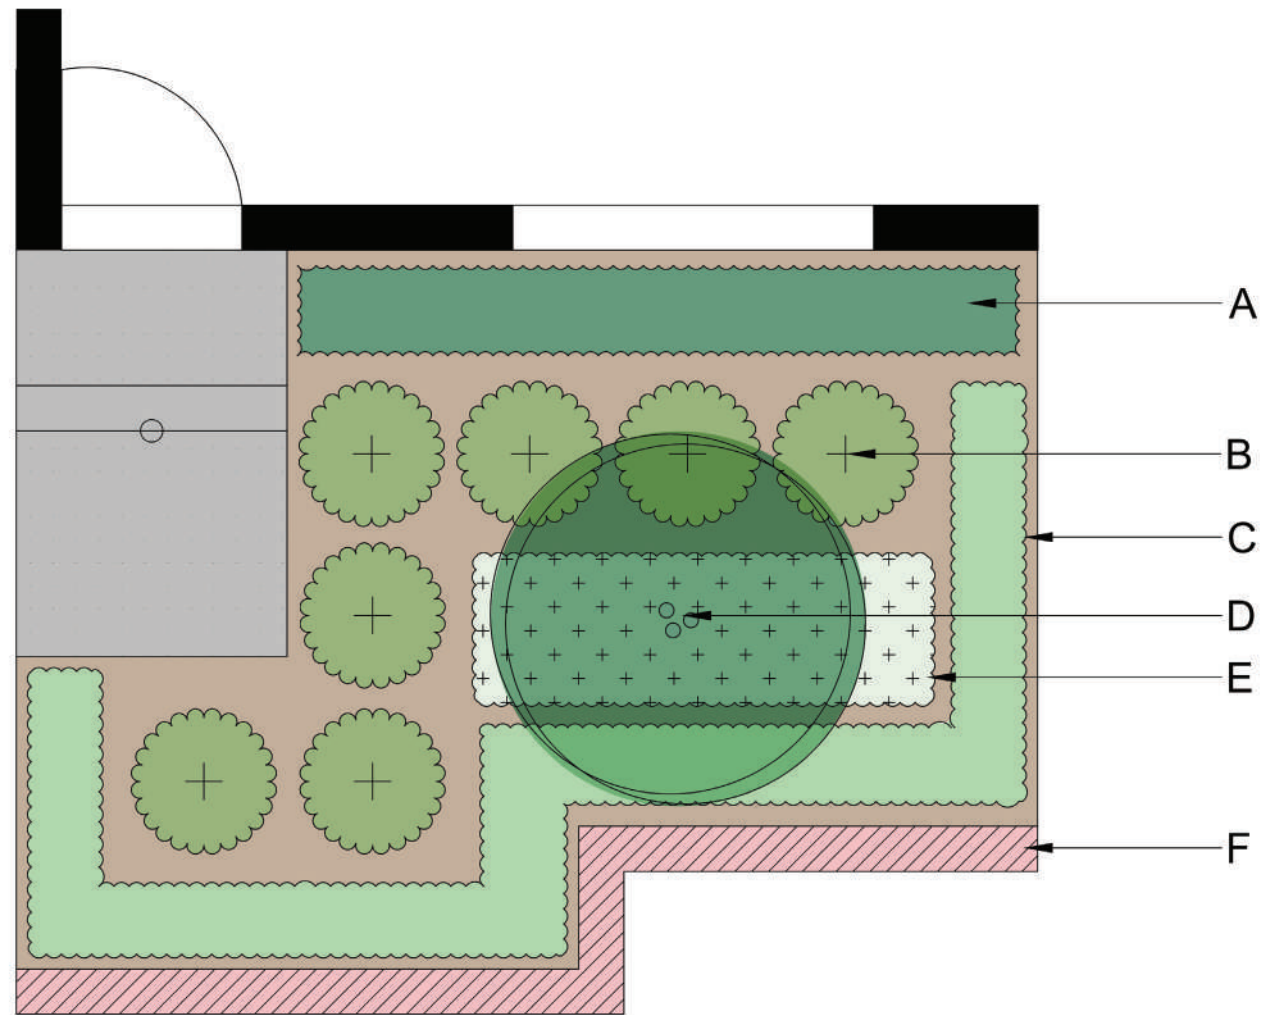

Modern Front Yard

Hicks Yew

Limelight Hydrangea

Boxwood Hedge

Serviceberry

Rozanne Geranium

Summer Annuals

This garden is well suited to a modern home or to a client that is looking for a simple and formal garden. Featuring linear hedges, big white hydrangeas and a bed of purple geraniums. The Serviceberry is stunning in the fall season with bright orange/red foliage. Adding a border of annuals in the front of the garden provides opportunity for bright pops of colour in the summer.