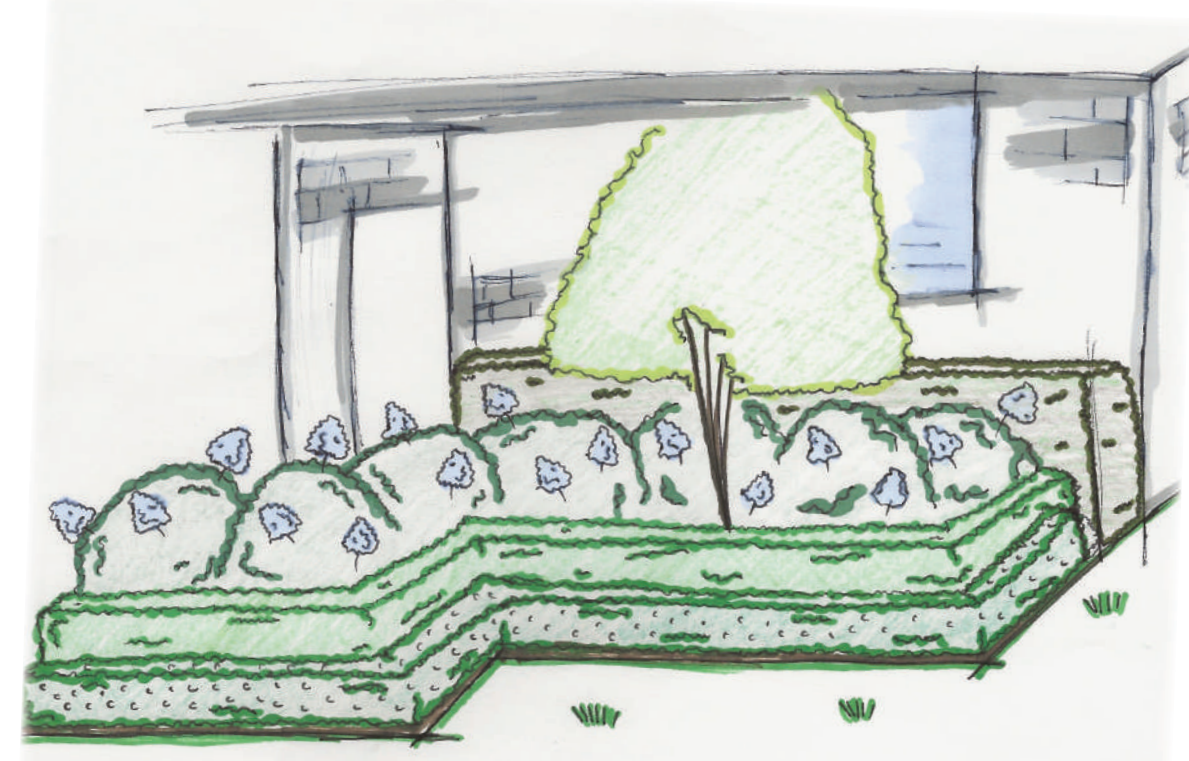

Modern Front Yard

Hicks Yew

Limelight Hydrangea

Boxwood Hedge

Serviceberry

Rozanne Geranium

Summer Annuals

This garden is well suited to a modern home or to a client that is looking for a simple and formal garden. Featuring linear hedges, big white hydrangeas and a bed of purple geraniums. The Serviceberry is stunning in the fall season with bright orange/red foliage. Adding a border of annuals in the front of the garden provides opportunity for bright pops of colour in the summer.